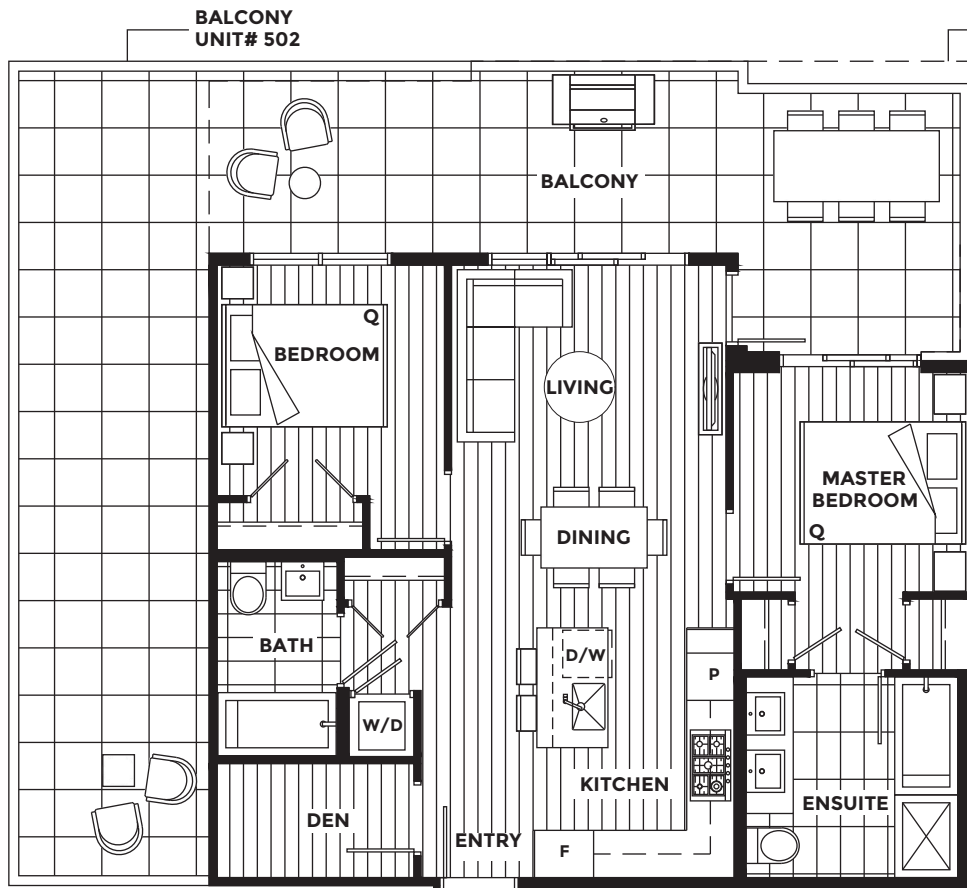

COCO

OAKRIDGE

PHb

2 BEDROOM + DEN

2 BATH

INTERIOR 831 - 843 SF

EXTERIOR 69 - 281 SF

TOTAL 900 - 1,124 SF

LEVEL 6
DECK VARIANCE

LANE

LEVEL 5

LANE

LEVEL 6