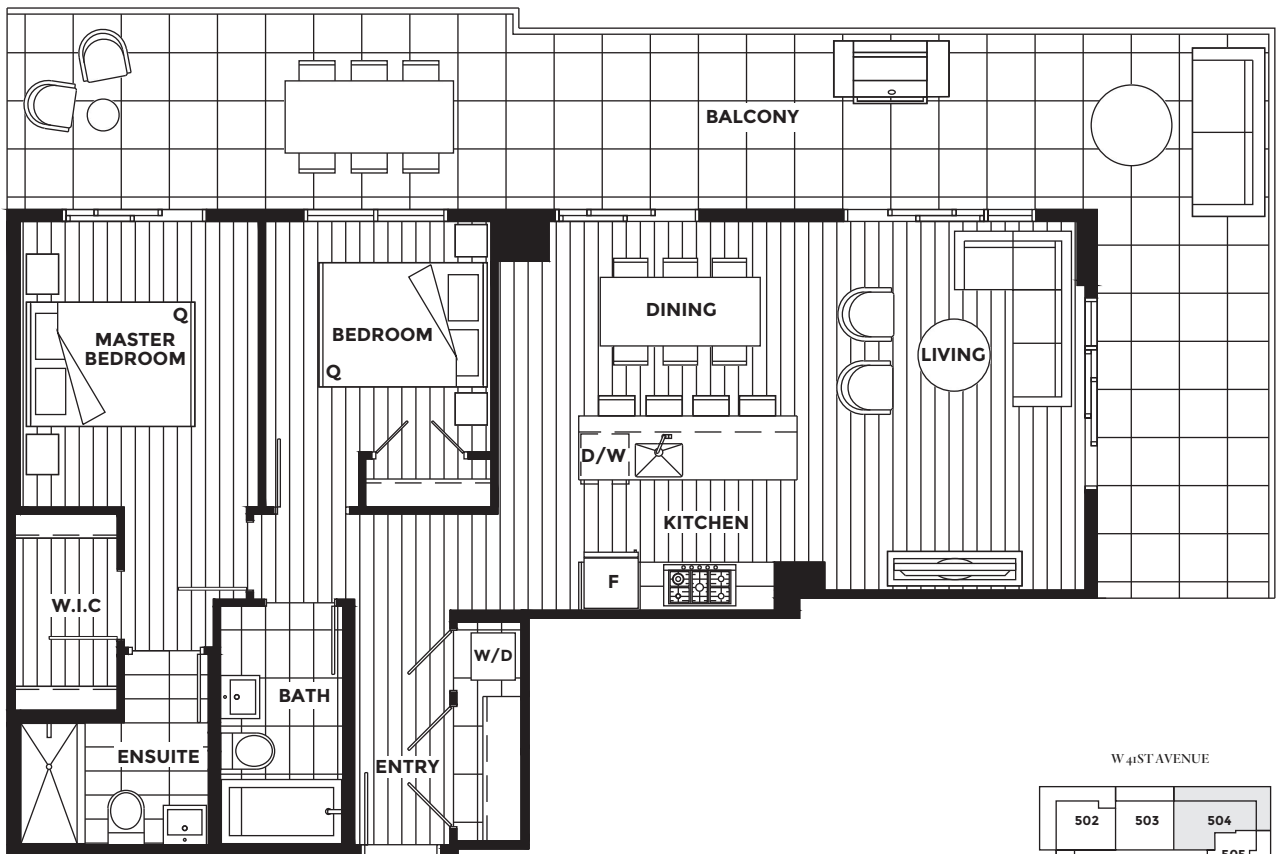

COCO

O A K R I D G E

PHc

2 BEDROOM

2 BATH

INTERIOR 977 SF

EXTERIOR 490 SF

TOTAL 1,467 SF

LEVEL 5

CocoOakridge.com

Dimensions, sizes, specifications, layouts and materials are approximate only and subject to change without notice. E.&O.E.

MARKETING BY
magnum
prospectors