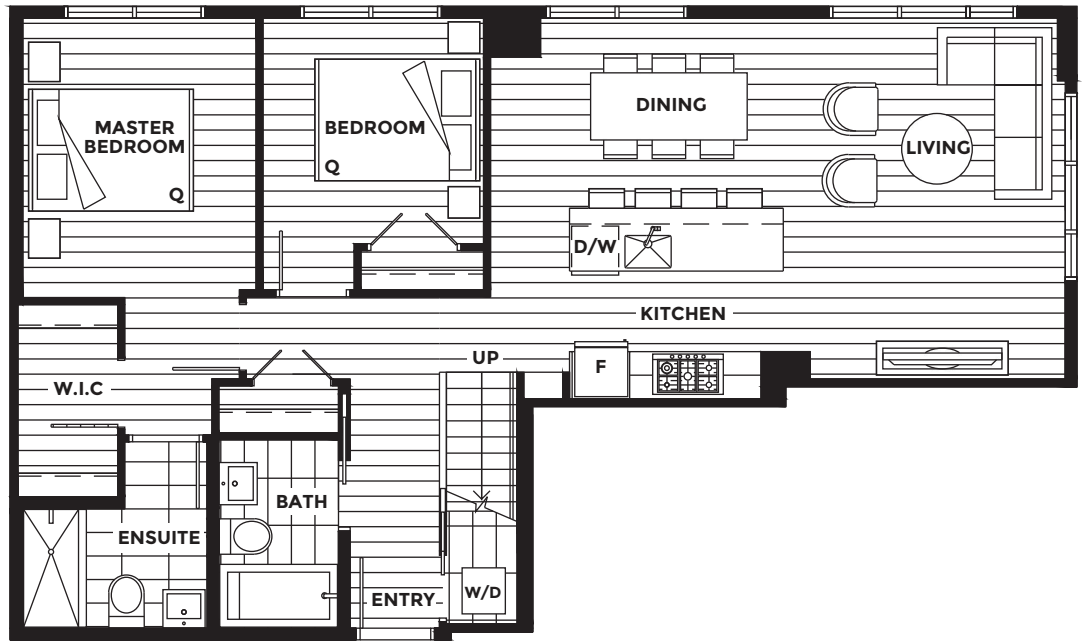

## PHc-RD

2 BEDROOM

2 BATH

INTERIOR 978 SF  
EXTERIOR 225 SF  
TOTAL 1,233 SF

ROOFTOP DECK

LANE  
LEVEL 6