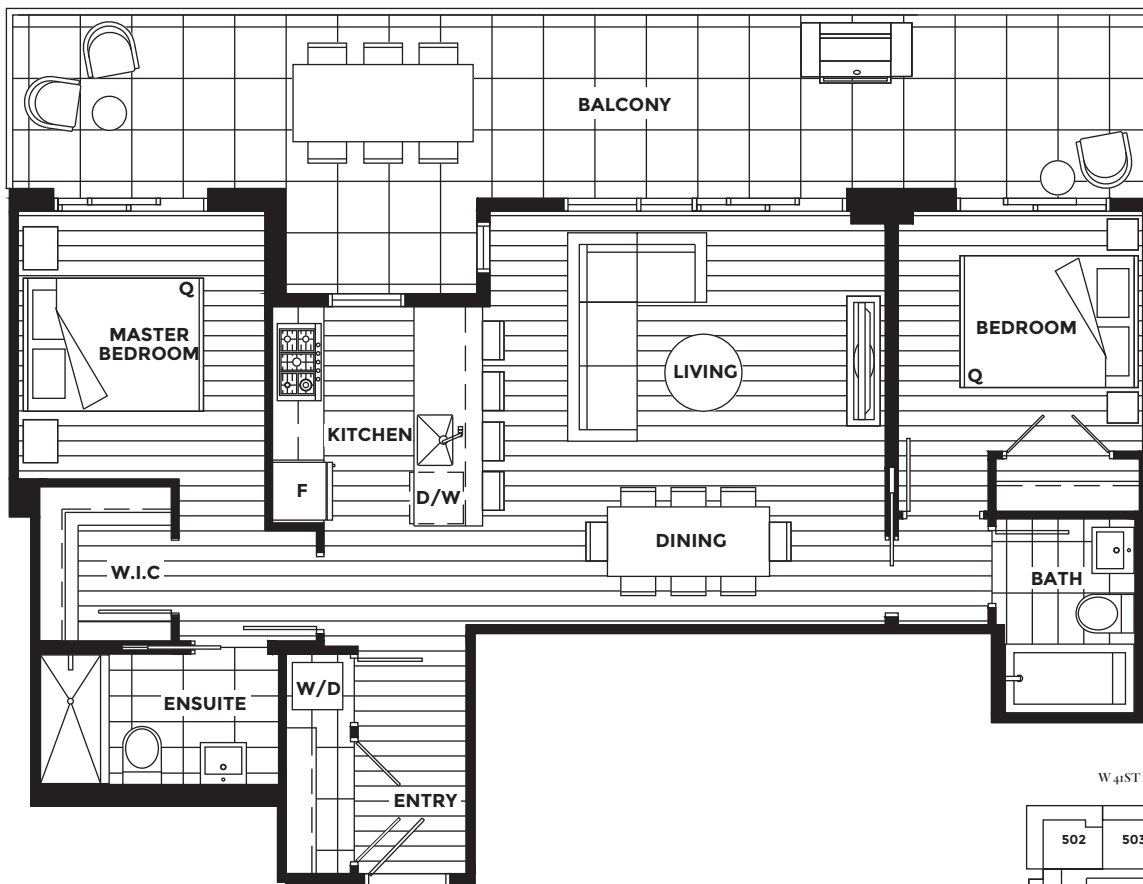

## PHd

2 BEDROOM

2 BATH

INTERIOR 876 SF

EXTERIOR 321 SF

TOTAL 1,197 SF

LEVEL 5