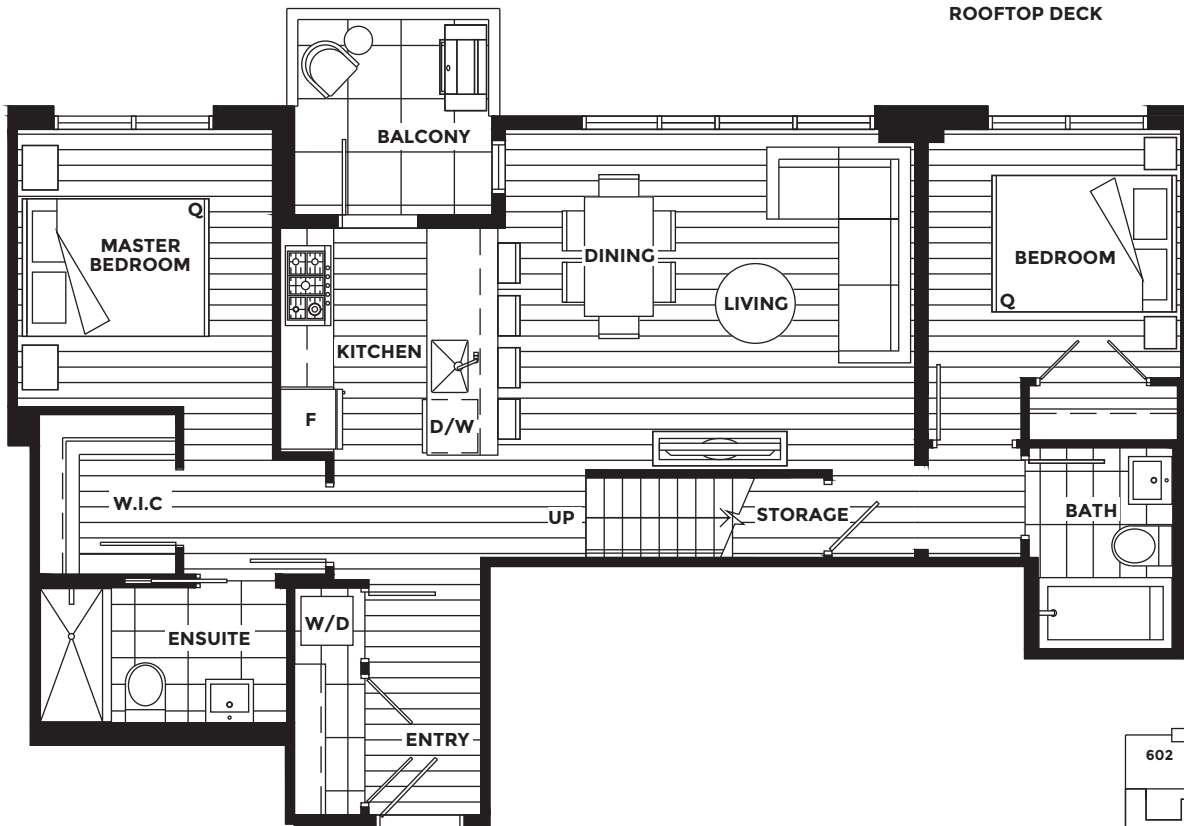

## PHd-RD

2 BEDROOM

2 BATH

INTERIOR 876 SF  
EXTERIOR 205 SF  
TOTAL 1,081 SF

ROOFTOP DECK

LANE LEVEL 6

CocoOakridge.com

Dimensions, sizes, specifications, layouts and materials are approximate only and subject to change without notice. E.&O.E.