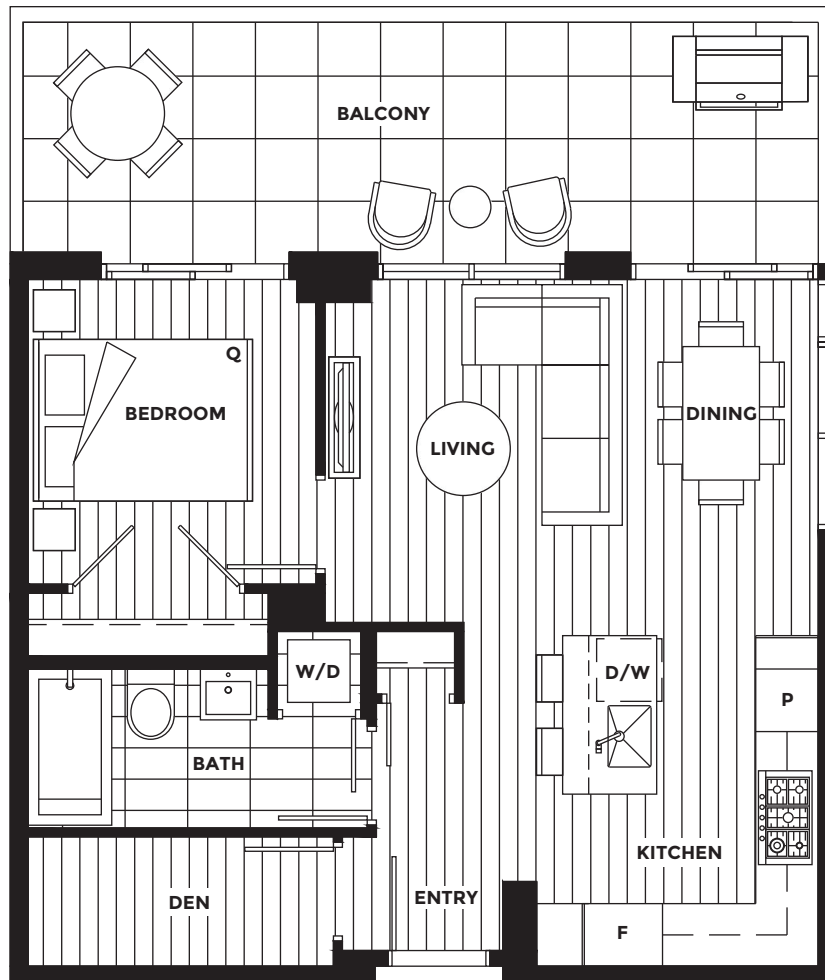

COCO

O A K R I D G E

D1

1 BEDROOM + DEN

1 BATH

INTERIOR 605 SF

EXTERIOR 180 SF

TOTAL 785 SF

CocoOakridge.com

Dimensions, sizes, specifications, layouts and materials are approximate only and subject to change without notice. E.&O.E.

MARKETING BY
magnum
prospectors