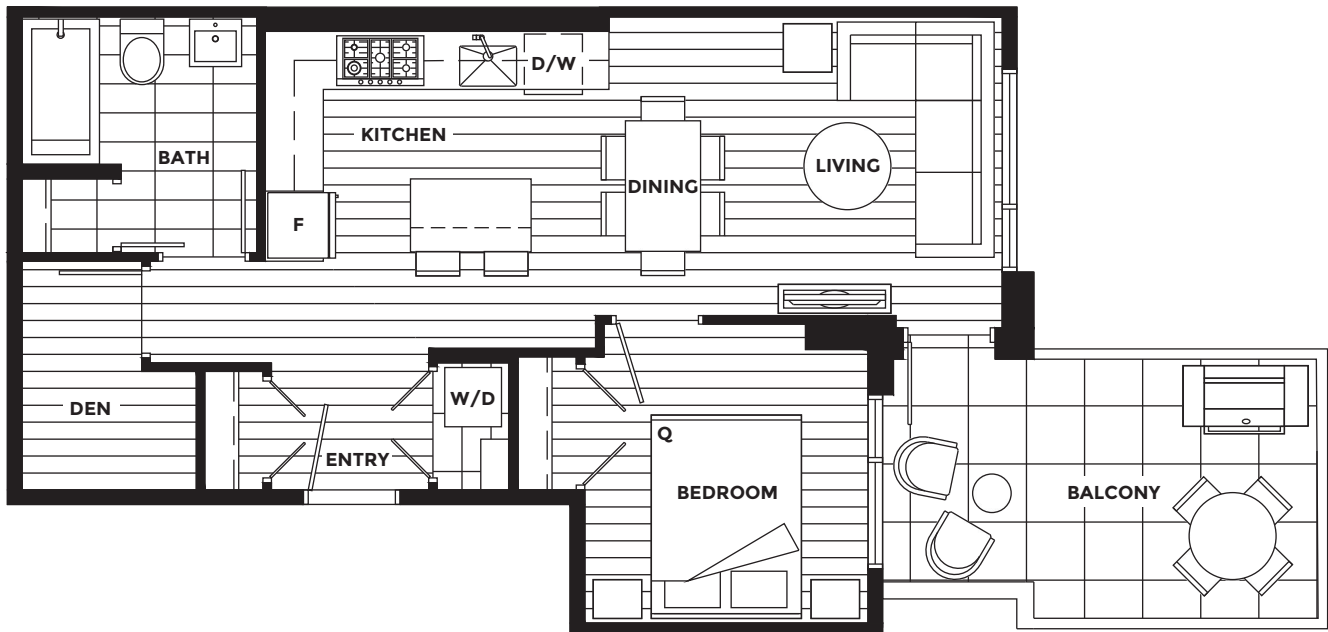

COCO

OAKRIDGE

D2

1 BEDROOM + DEN

1 BATH

INTERIOR 618 SF

EXTERIOR 124 SF

TOTAL 742 SF

CocoOakridge.com

Dimensions, sizes, specifications, layouts and materials are approximate only and subject to change without notice. E.&O.E.

MARKETING BY
magnum
PROJECTS