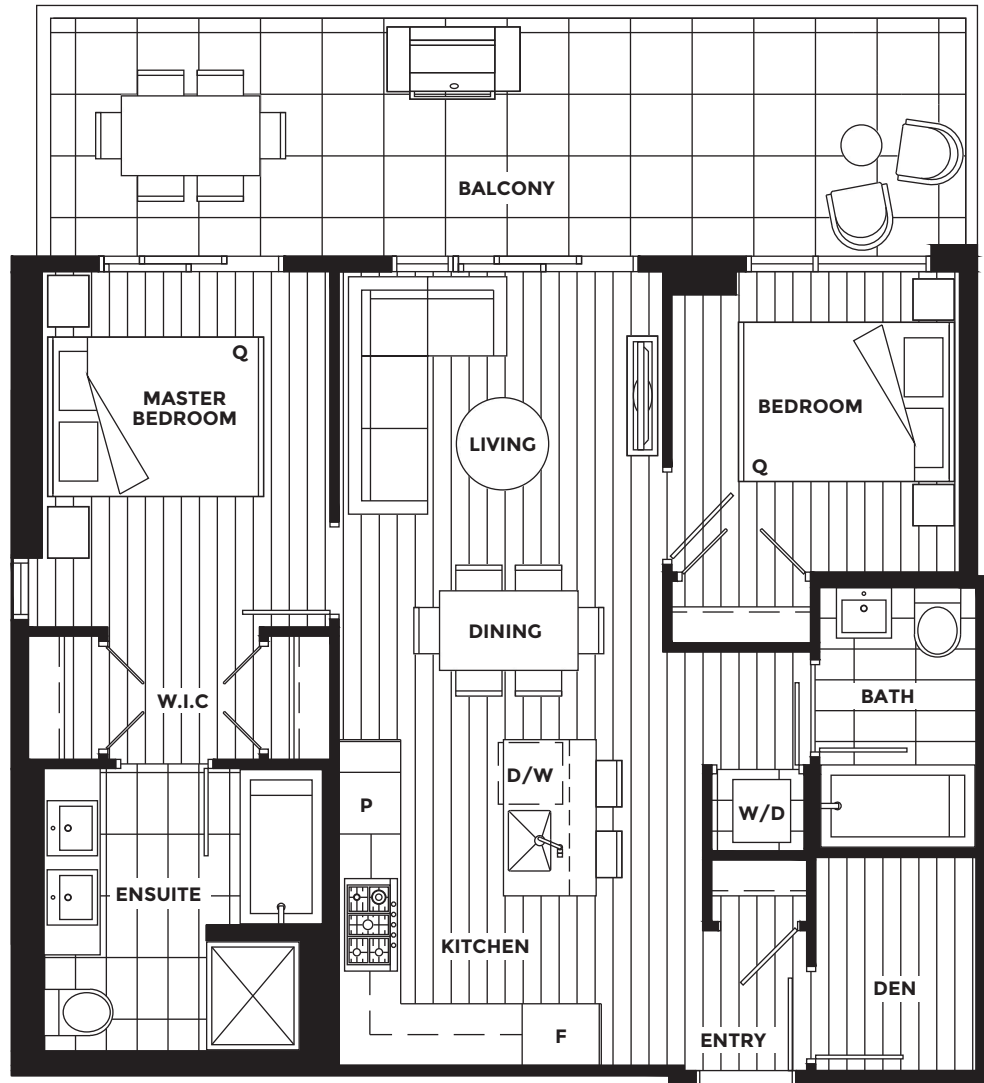

# F

**2 BEDROOM + DEN**  
**2 BATH**

**INTERIOR** 843 SF  
**EXTERIOR** 217 SF  
**TOTAL** 1,060 SF

CocoOakridge.com

Dimensions, sizes, specifications, layouts and materials are approximate only and subject to change without notice. E.&O.E.