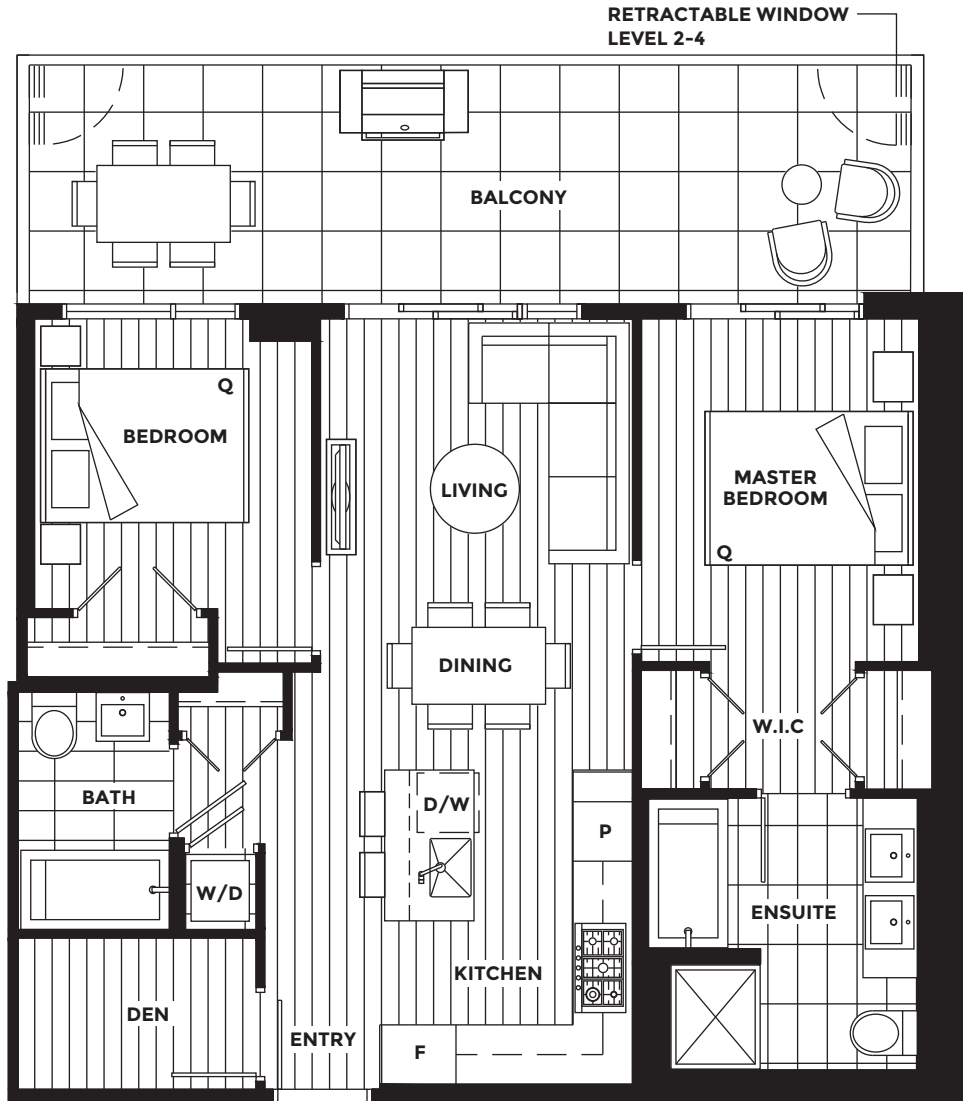

## F1

**2 BEDROOM + DEN**  
**2 BATH**

**INTERIOR** 837 - 842 SF  
**EXTERIOR** 234 SF  
**TOTAL** 1,071 - 1,076 SF

CocoOakridge.com

Dimensions, sizes, specifications, layouts and materials are approximate only and subject to change without notice. E.&O.E.