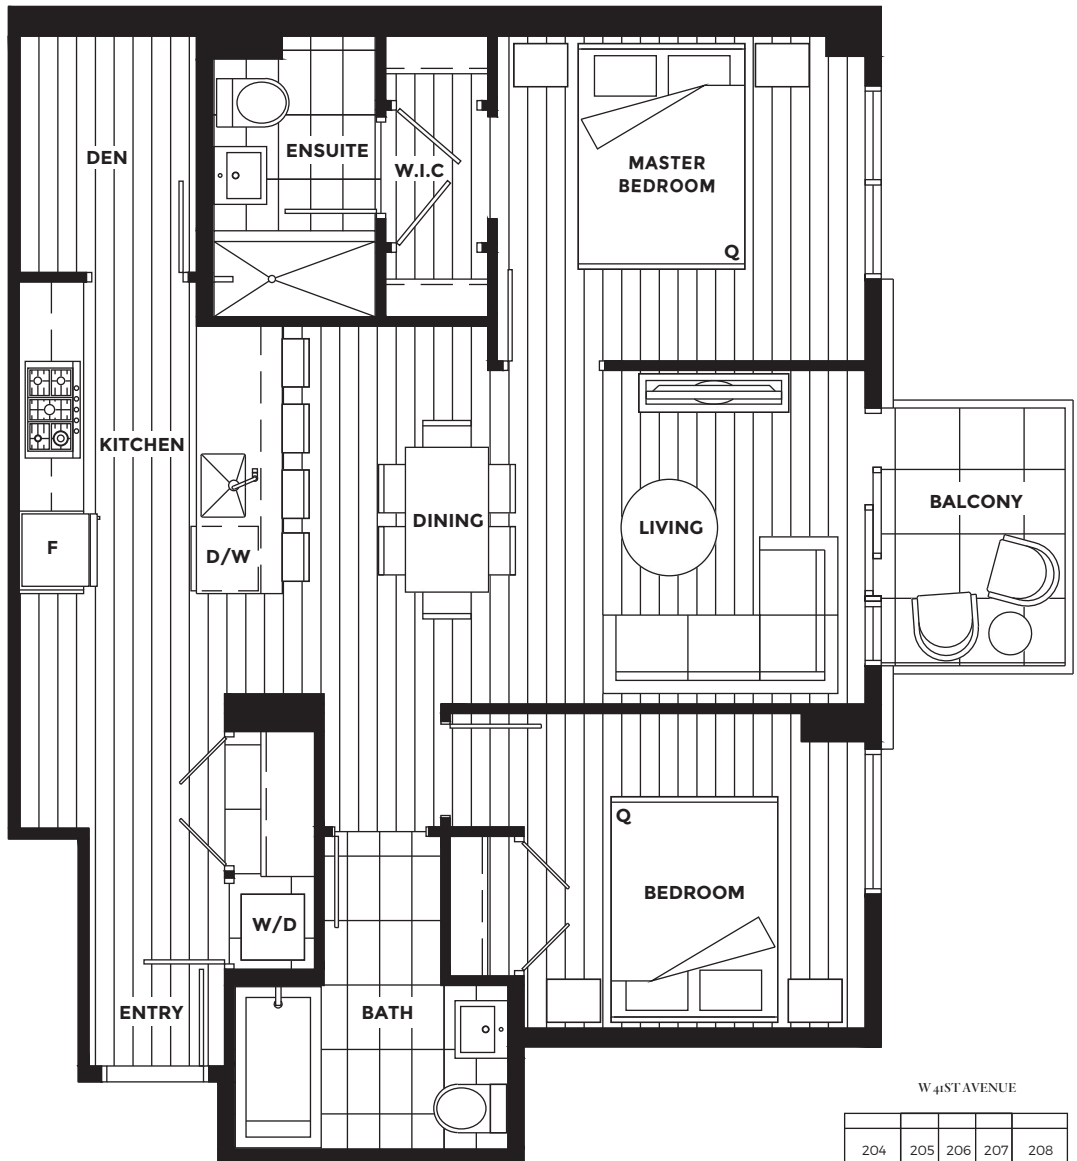

COCO

O A K R I D G E

H1

2 BEDROOM + DEN

2 BATH

INTERIOR 899 SF

EXTERIOR 43 SF

TOTAL 942 SF

CocoOakridge.com

Dimensions, sizes, specifications, layouts and materials are approximate only and subject to change without notice. E.&O.E.

MARKETING BY
magnum
prospect