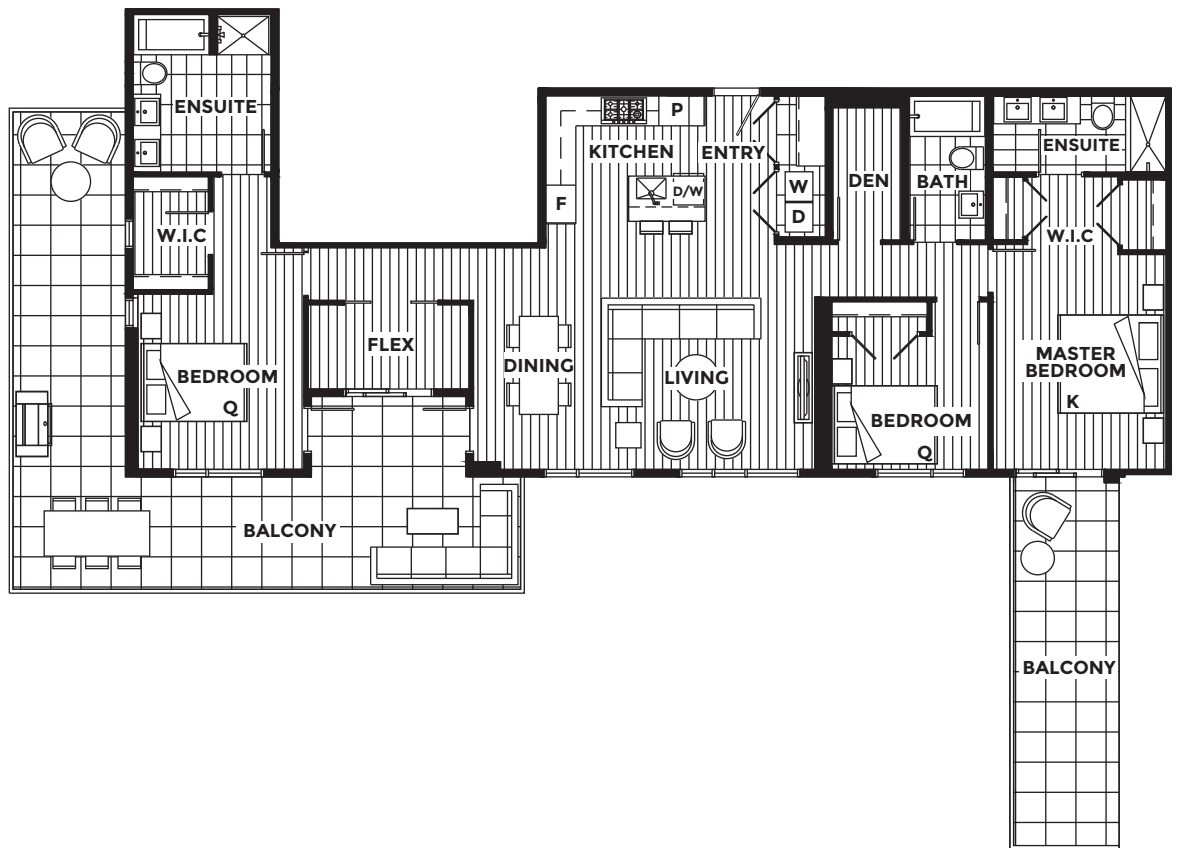

COCO

OAKRIDGE

PHa

3 BEDROOM + FLEX + DEN

3 BATH

INTERIOR 1,610 SF

EXTERIOR 634 SF

TOTAL 2,244 SF

CocoOakridge.com

Dimensions, sizes, specifications, layouts and materials are approximate only and subject to change without notice. E.&O.E.

MARKETING BY
magnum
prospectors